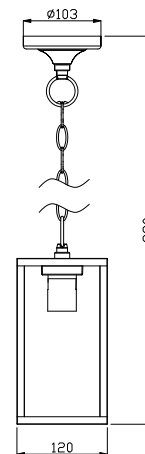

## LG-AB5804

- Body and bracket in die-cast aluminium
- Powder coated with pretreatment for outdoor use
- Clear PC diffuser
- Aluminium reflector

**GLOBE  
DEPENDANT**

LUMENS

**E27 40W**

WATT(MAX)

**3000K**

COLOUR

**IP44**

IP RATING

**220-240V**

AC

**30°**

BEAM ANGLE

**3  
YEARS**

WARRANTY

**OPTIONAL  
DIMMABLE**

DIMMING

Model	IP Rating	Power (W)	Lumen Output (lm)	CCT	CRI	Beam Angle	Dimming	Dimensions	Body	Voltage	Fitting Colour
LG-AB5804	IP44	E27 40W MAX	Globe Dependant	3000K	≥80	30°	Optional	120x120x880 mm	Die-cast Aluminium	220-240V AC	Black