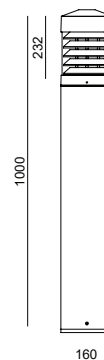

IP54

IP RATING

220-240V

AC

30°

BEAM ANGLE

**3
YEARS**

WARRANTY

**OPTIONAL
DIMMABLE**

DIMMING

Model	IP Rating	Power (W)	Lumen Output (lm)	CCT	CRI	Beam Angle	Dimming	Dimensions	Body	Voltage	Fitting Colour
LG-AB5725	IP54	E27 100W MAX	Globe Dependant	3000K	≥80	30°	Optional	Ø160x1000 mm	Die-cast Aluminium	220-240V AC	Black