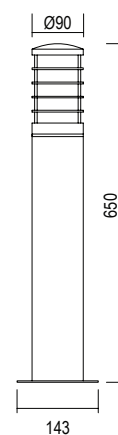

LG-AB5605

- Body and bracket in die-cast aluminium
- Powder coated with pretreatment for outdoor use
- Frosted glass diffuser
- Silicon rubber gasket

450

LUMENS

10W

WATT

3000K

COLOUR

IP54

IP RATING

220-240V

AC

30°

BEAM ANGLE

**3
YEARS**

WARRANTY

**NON
DIMMABLE**

DIMMING

Model	IP Rating	Power (W)	Lumen Output (lm)	CCT	CRI	Beam Angle	Dimming	Dimensions	Body	Voltage	Fitting Colour
LG-AB5605	IP54	10W	450lm	3000K	≥80	30°	Non Dimmable	Ø90x650 mm	Die-cast Aluminium	220-240V AC	Black