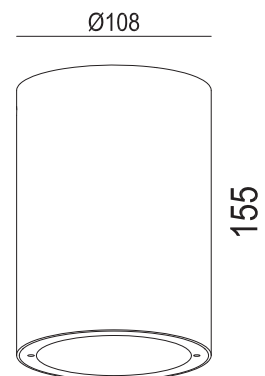

LG-7205A

- Body and bracket in die-cast aluminium
- Powder coated with pretreatment for outdoor use
- Clear glass
- Silicon rubber gasket

578

LUMENS

7W

WATT

3000K

COLOUR

IP54

IP RATING

220-240V

AC

19°

BEAM ANGLE

**3
YEARS**

WARRANTY

OPTIONAL

DIMMING

Model	IP Rating	Power (W)	Lumen Output (lm)	CCT	CRI	Beam Angle	Dimming	Dimensions	Body	Voltage	Fitting Colour
LG-7205A	IP54	7W	578lm	3000K	≥80	19°	Optional	Ø108x155 mm	Die-cast Aluminium	220-240V AC	Black