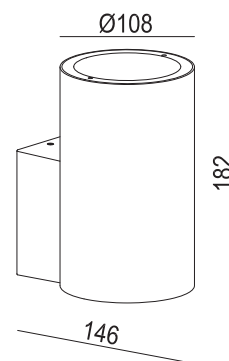

LG-7202A

- Body and bracket in die-cast aluminium
- Powder coated with pretreatment for outdoor use
- Clear glass
- Silicon rubber gasket

578

LUMENS

7W

WATT

3000K

COLOUR

OPTIONAL

DIMMING

Model	IP Rating	Power (W)	Lumen Output (lm)	CCT	CRI	Beam Angle	Dimming	Dimensions	Body	Voltage	Fitting Colour
LG-7202A	IP54	7W	578lm	3000K	≥80	19°	Optional	Ø108x182 mm	Die-cast Aluminium	220-240V AC	Black