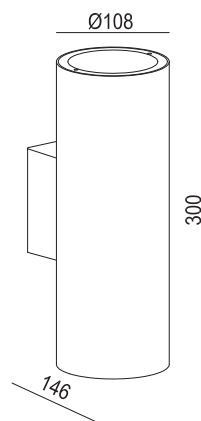

LG-7201A

- Body and bracket in die-cast aluminium
- Powder coated with pretreatment for outdoor use
- Clear glass
- Silicon rubber gasket

581

LUMENS

7W

WATT

3000K

COLOUR

IP54

IP RATING

220-240V

AC

17°

BEAM ANGLE

**3
YEARS**

WARRANTY

OPTIONAL

DIMMING

Model	IP Rating	Power (W)	Lumen Output (lm)	CCT	CRI	Beam Angle	Dimming	Dimensions	Body	Voltage	Fitting Colour
LG-7201A	IP54	7W	581lm	3000K	≥80	17°	Optional	Ø108x300 mm	Die-cast Aluminium	220-240V AC	Black