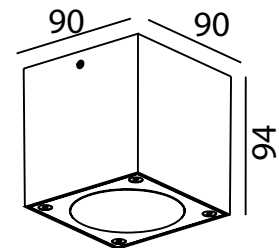

OPTIONAL

DIMMING

Model	IP Rating	Power (W)	Lumen Output (lm)	CCT	CRI	Beam Angle	Dimming	Dimensions	Body	Voltage	Fitting Colour
LG-2386-COB	IP54	7W	578lm	3000K	≥80	19°	Optional	Ø90x95 mm	Die-cast Aluminium	220-240V AC	Black