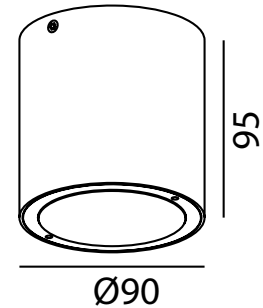

**3000K**

COLOUR

**IP54**

IP RATING

**220-240V**

AC

**17°**

BEAM ANGLE

**3  
YEARS**

WARRANTY

**OPTIONAL**

DIMMING

Model	IP Rating	Power (W)	Lumen Output (lm)	CCT	CRI	Beam Angle	Dimming	Dimensions	Body	Voltage	Fitting Colour
LG-2236-COB	IP54	7W	581lm	3000K	≥80	17°	Optional	Ø90x95 mm	Die-cast Aluminium	220-240V AC	Black