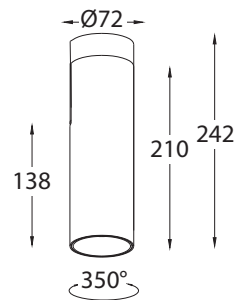

XD-020-0762-20W

- Designed with flexibility in mind this versatile Ceiling Mounted Fitting can be used as both a Surface Mounted Can Light or Surface Mounted Spotlight with 75 Degrees of range meaning areas can be transformed in seconds.
- Available in 3000K @ 2,139lm.
- Optional 15, 33 and 50 Degree Beam Angles.
- A generous 210mm Body in Downlight Mode with a 72mm Face and 32mm Base.
- Available in White and Black.

Model	IP Rating	Power (W)	Lumen Output (lm)	CCT	CRI	Beam Angle	Dimming	Dimensions	Glass	Voltage	Fitting Colour
XD-020-0762-20W	IP20	20W	2,139lm	3000K	≥80	15° 33° 50°	Optional	Ø72x210mm	Tempered Clear Glass	220-240V AC	Black White