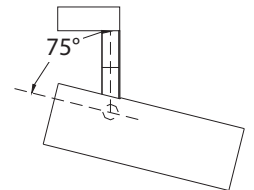

Model	IP Rating	Power (W)	Lumen Output (lm)	CCT	CRI	Beam Angle	Dimming	Dimensions	Glass	Voltage	Fitting Colour
XD-020-0762-20W	IP20	20W	2,139lm	3000K	≥80	15° 33° 50°	Optional	Ø72x210mm	Tempered Clear Glass	220-240V AC	Black White