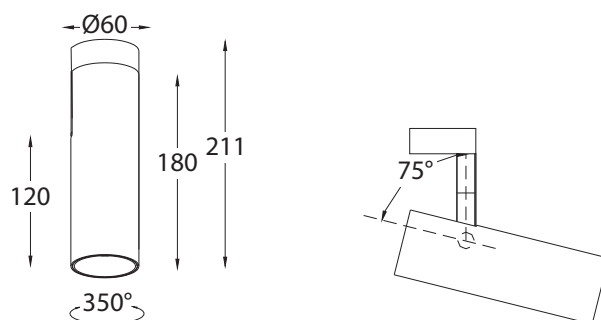

XD-010-0761-12W

- Designed with flexibility in mind this versatile Ceiling Mounted Fitting can be used as both a Surface Mounted Can Light or Surface Mounted Spotlight with 75 Degrees of range meaning areas can be transformed in seconds.
- Available in 3000K @ 895lm.
- Optional 15, 33 and 50 Degree Beam Angles.
- A generous 180mm Body in Downlight Mode with a 60mm Face and 31mm Base.
- Available in White and Black.

Model	IP Rating	Power (W)	Lumen Output (lm)	CCT	CRI	Beam Angle	Dimming	Dimensions	Glass	Voltage	Fitting Colour
XD-010-0761-12W	IP20	12W	895lm	3000K	≥80	15° 33° 50°	Optional	Ø60x180mm	Tempered Clear Glass	220-240V AC	Black White