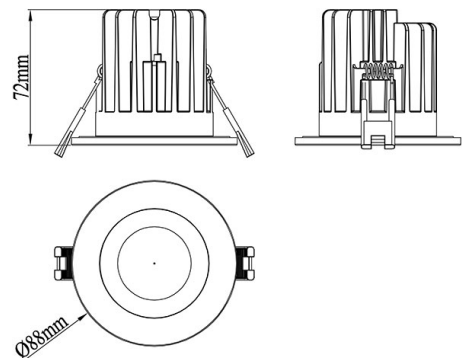

WARRANTY

DIMMABLE

DIMMING

Model	IP Rating	Power (W)	Lumen Output (lm)	CCT	CRI	Beam Angle	Dimming	Dimensions	Cut Out	Voltage	Fitting Colour
PL-DLC20-12W	IP65	12W	816lm 884lm	3000K 4000K	≥80	20° 40° 55°	DIMMABLE	Ø88x72 mm	Ø65mm	200-240V AC	Black White