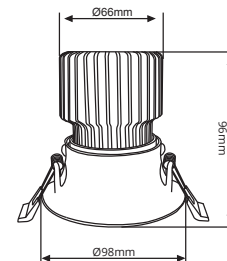

- Available in 2700K @ 1080lm, 3000K @ 1080lm and 4000K @ 1100lm
- Generous 60 Degree Beam Angle
- Ø90mm Cut Out and Ø98mm Face
- Available in Fixed and Gimbel versions
- White and Black finishes available

Model	Adjustable	IP Rating	Power (W)	Lumen Output (lm)	CCT	CRI	Beam Angle	Dimming	Dimensions	Cut Out	Voltage	Fitting Colour
LG-ZR-13WF	Fixed	IP44	13W	1,080lm 1,080lm 1,100lm	2700K 3000K 4000K	≥90	60°	Dimmable	Ø98x96 mm	Ø90 mm	200-240V AC	Black White
LG-ZR-13WG	Gimbel											