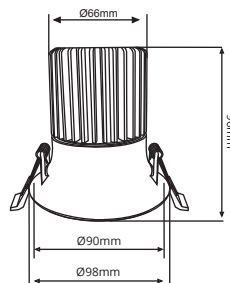

- Available in 2700K @ 1080lm, 3000K @ 1080lm and 4000K @ 1100lm
- Generous 60 Degree Beam Angle
- Ø90mm Cut Out and Ø98mm Face
- Available in Fixed and Gimbel versions
- White and Black finishes available

Model	Adjustable	IP Rating	Power (W)	Lumen Output (lm)	CCT	CRI	Beam Angle	Dimming	Dimensions	Cut Out	Voltage	Fitting Colour
LG-ZR-13WF	Fixed	IP44	13W	1,080lm 1,080lm 1,100lm	2700K 3000K 4000K	≥90	60°	Dimmable	Ø98x96 mm	Ø90 mm	200-240V AC	Black White
LG-ZR-13WG	Gimbel											