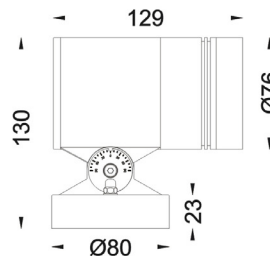

## LS-WALL08

IP66 Rated Down Shining Wall Mounted Fitting -  
Suitable for 10W in Black color.

**956  
1,050**

LUMENS

**10W**

WATT (MAX)

**3000K  
4000K**

COLOUR

**NON  
DIMMABLE**

DIMMING

Model	IP Rating	Power (W)	Lumen Output (lm)	CCT	CRI	Beam Angle	Dimming	Dimensions	Body	Voltage	Fitting Colour
LS-WALL08	IP66	10W	956 1,050	3000K 4000K	≥80	30°	Non Dimmable	Ø76x129x130 mm	Die-cast Aluminium	220-240V AC	Black