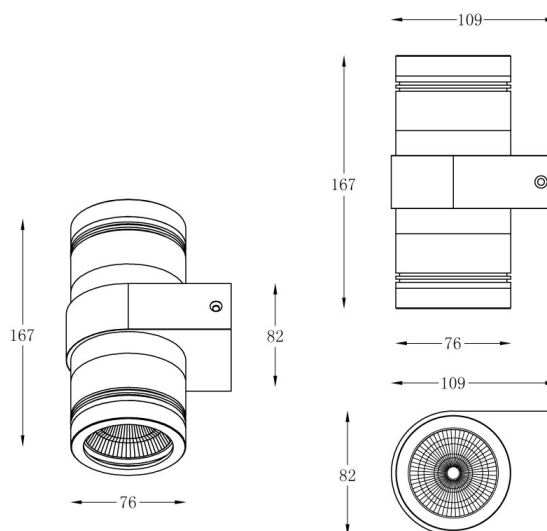

## LS-WALL02-19W

IP65 Rated Up Down Shining Wall Mounted Fitting -  
Suitable for 19W in Black color.

**2x956**  
**2x1,018**

LUMENS

**19**

WATT (MAX)

**3000K**  
**4000K**

COLOUR

**NON**  
**DIMMABLE**

DIMMING

Model	IP Rating	Power (W)	Lumen Output (lm)	CCT	CRI	Beam Angle	Dimming	Dimensions	Body	Voltage	Fitting Colour
LS-WALL02-19W	IP65	19W	2x956lm 2x1,018lm	3000K 4000K	≥80	30°	Non Dimmable	82x76x167 mm	Die-cast Aluminium	220-240V AC	Black