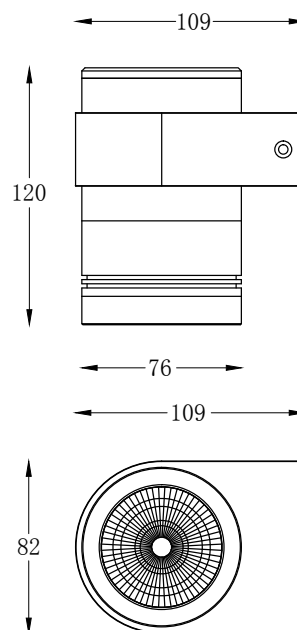

## LS-WALL02-10W

IP65 Rated Down Shining Wall Mounted Fitting -  
Suitable for 10W in Black color.

**956  
1,018**

LUMENS

**10W**

WATT (MAX)

**3000K  
4000K**

COLOUR

**NON  
DIMMABLE**

DIMMING

Model	IP Rating	Power (W)	Lumen Output (lm)	CCT	CRI	Beam Angle	Dimming	Dimensions	Body	Voltage	Fitting Colour
LS-WALL02-10W	IP65	10W	956lm 1,018lm	3000K 4000K	≥80	30°	Non Dimmable	82x109x120 mm	Die-cast Aluminium	220-240V AC	Black