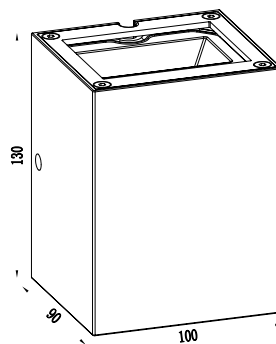

## LS-WALL01-7.5W

IP65 Rated Wall Mounted Fitting -  
Suitable for 7.5W in Black color.

**344**

LUMENS

**7.5W**

WATT (MAX)

**3000K  
4000K**

COLOUR

**NON  
DIMMABLE**

DIMMING

Model	IP Rating	Power (W)	Lumen Output (lm)	CCT	CRI	Beam Angle	Dimming	Dimensions	Body	Voltage	Fitting Colour
LS-WALL01-7.5W	IP65	7.5W	344	3000K 4000K	≥80	40°	Non Dimmable	130x90x100 mm	Die-cast Aluminium	220-240V AC	Black