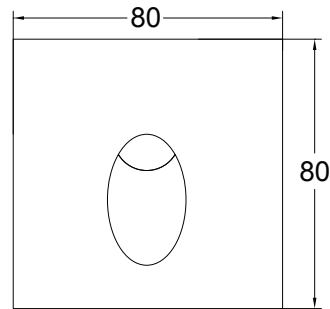

**NON
DIMMABLE**

DIMMING

Ø68mm

| Model | IP Rating | Power (W) | Lumen Output (lm) | CCT | CRI | Beam Angle | Dimming | Dimensions | Cutout | Voltage | Fitting Colour |
|--------------|-----------|-----------|-------------------|-------|-----|------------|--------------|-------------|--------|---------|----------------|
| LG-WALL07-3W | IP20 | 3W | 150 | 3000K | ≥80 | 90° | Non Dimmable | 80x80x49 mm | Ø68mm | 24V DC | Black White |