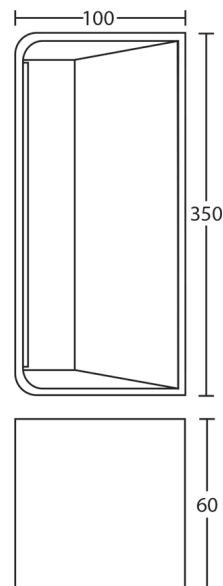

LG-WALL03-15W

IP20 Rated Wall Mounted Fitting -
Suitable for 15W in Black or White color.

**1,560
1,600**

LUMENS

15W

WATT (MAX)

**3000K
4000K**

COLOUR

IP20

IP RATING

220-240V

AC

60°

BEAM ANGLE

**5
YEARS**

WARRANTY

DIMMABLE

DIMMING

Model	IP Rating	Power (W)	Lumen Output (lm)	CCT	CRI	Beam Angle	Dimming	Dimensions	Chip	Voltage	Fitting Colour
LG-WALL03-15W	IP20	15W	1,560 1,600	3000K 4000K	≥80	60°	Dimmable	100x350x60 mm	SAMSUNG LED	220-240V AC	Black White