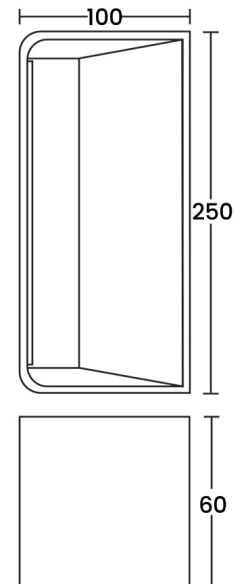

LG-WALL02-10W

IP20 Rated Wall Mounted Fitting -
Suitable for 10W in Black or White color.

1,300
1,340

LUMENS

10W

WATT (MAX)

3000K
4000K

COLOUR

IP20

IP RATING

220-240V

AC

60°

BEAM ANGLE

5
YEARS

WARRANTY

DIMMABLE

DIMMING

| Model | IP Rating | Power (W) | Lumen Output (lm) | CCT | CRI | Beam Angle | Dimming | Dimensions | Chip | Voltage | Fitting Colour |
|---------------|-----------|-----------|-------------------|----------------|-----|------------|----------|---------------|-------------|-------------|----------------|
| LG-WALL02-10W | IP20 | 10W | 1,300 1,340 | 3000K 4000K | ≥80 | 60° | Dimmable | 100x250x60 mm | SAMSUNG LED | 220-240V AC | Black White |