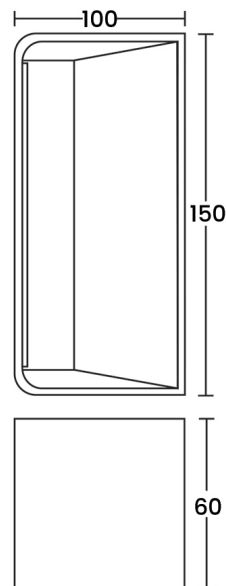

LG-WALL01-5W

IP20 Rated Wall Mounted Fitting -
Suitable for 5W in Black or White color.

**910
950**

LUMENS

5W

WATT (MAX)

**3000K
4000K**

COLOUR

IP20

IP RATING

220-240V

AC

60°

BEAM ANGLE

**5
YEARS**

WARRANTY

DIMMABLE

DIMMING

Model	IP Rating	Power (W)	Lumen Output (lm)	CCT	CRI	Beam Angle	Dimming	Dimensions	Chip	Voltage	Fitting Colour
LG-WALL01-5W	IP20	5W	910 950	3000K 4000K	≥80	60°	Dimmable	100x150x60 mm	SAMSUNG LED	220-240V AC	Black White