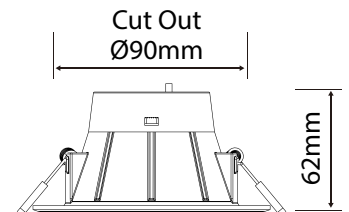

DIMMABLE

DIMMING

Ø113mm

Cut Out
Ø90mm

62mm

Model	Face	IP Rating	Power (W)	Lumen Output (lm)	CCT	CRI	Beam Angle	Dimming	Dimensions	Cut Out	Voltage	Fitting Colour
LG-VIVA-FL-TRI	Flush	IP44	8W	800lm 850lm 800lm	3000K 4200K 5000K	≥80	100°	Dimmable	Ø113x62 mm	Ø90 mm	220-240V AC	White
LG-VIVA-RC-TRI	Recessed Opal											