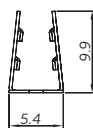

Accessories

End Cap Set
LG-AS-NTS0410GH0-EC
(L12.5 x W6.5 x H10mm)

Fixed Clip
LG-AS-NTS0410S-18
(L18 x W5.4 x H9.9mm)

Flat Al Carrier
LG-AS-NTS0410A-1000
(L1000 x W6.5 x H10.1mm)

IK06

CB

UK
CA

Model	IP Rating	Typical Power (W/M)	Max Power (W/M)	Lumen Output (lm)	CCT	CRI	Beam Angle	Dimming	Cuttable (mm)	Dimensions	Voltage	Bend Radius
LG-NTS0410	IP65	7.2W/M	8W/M	240lm/M 270lm/M	3000K 4000K	≥90	115°	Optional	7LED 41.66mm	10x4mm	24V DC	≥30 mm