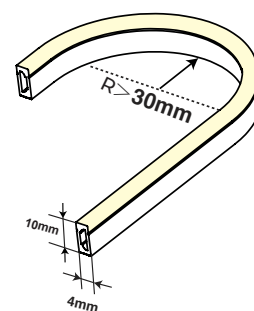

Accessories

End Cap Set
LG-AS-NTS0410GH0-EC
(L12.5 x W6.5 x H10mm)

Fixed Clip
LG-AS-NTS0410S-18
(L18 x W5.4 x H9.9mm)

Flat Al Carrier
LG-AS-NTS0410A-1000
(L1000 x W6.5 x H10.1mm)

IK06

CB

UK
CA

Model	IP Rating	Typical Power (W/M)	Max Power (W/M)	Lumen Output (lm)	CCT	CRI	Beam Angle	Dimming	Cuttable (mm)	Dimensions	Voltage	Bend Radius
LG-NTS0410	IP65	7.2W/M	8W/M	240lm/M 270lm/M	3000K 4000K	≥90	115°	Optional	7LED 41.66mm	10x4mm	24V DC	≥30 mm