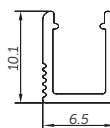

Accessories

End Cap Set
LG-AS-NTS0410GH0-EC
(L12.5 x W6.5 x H10mm)

Fixed Clip
LG-AS-NTS0410S-18
(L18 x W5.4 x H9.9mm)

Flat Al Carrier
LG-AS-NTS0410A-1000
(L1000 x W6.5 x H10.1mm)

IK06

CB

UK
CA

Model	IP Rating	Typical Power (W/M)	Max Power (W/M)	Lumen Output (lm)	CCT	CRI	Beam Angle	Dimming	Cuttable (mm)	Dimensions	Voltage	Bend Radius
LG-NTS0410	IP65	7.2W/M	8W/M	240lm/M 270lm/M	3000K 4000K	≥90	115°	Optional	7LED 41.66mm	10x4mm	24V DC	≥30 mm