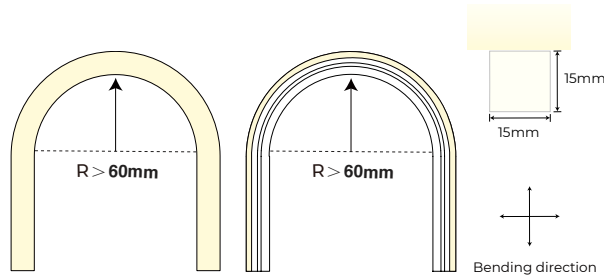

LG-NM3D1515 (3D BEND)

- Multiple spec, voltage 24V, length 5m roll, white light, RGB, optional.
- 15mm width luminous surface, top&side bend, applied for indoor&outdoor decorative lighting and architectural outline lighting etc.
- High light efficacy, LM80 proved.
- Top&side bend integrated design, meet different installation requirements, provide an excellent user experience.
- Silicone extrusion process, IP67 protection level.
- 3 years warranty, life span \geq 36000h.

Accessories

End Cap Set
LG-AS-NM3D1515GH0-EC
(L17 x W17 x H24mm)

Moldable Groove
LG-AS-FR-S1515A-005
(L1000 x W15.9 x H11.4mm)

Pre-Installed Al Carrier
LG-AS-FR-S1515A-004
(L1000 x W17 x H17.9mm)

IK08

SALTWATER RESISTANT

SOLVENT RESISTANT

UV RESISTANT

Model	IP Rating	Typical Power (W/M)	Max Power (W/M)	Lumen Output (lm)	CCT	CRI	Beam Angle	Dimming	Cuttable (mm)	Dimensions	Voltage	Bend Radius
LG-NM3D1515	IP67	7.2W/M	8W/M	400lm/M 450lm/M 450lm/M	2700K 3000K 4000K	\geq 90	120°	Optional	7LED 41.66mm	15x15mm	24V DC	\geq 60 mm