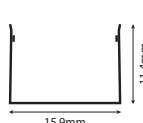

Accessories

End Cap Set
LG-AS-NM3D1515GH0-EC
(L17 x W17 x H24mm)

Moldable Groove
LG-AS-FR-S1515A-005
(L1000 x W15.9 x H11.4mm)

Pre-Installed Al Carrier
LG-AS-FR-S1515A-004
(L1000 x W17 x H17.9mm)

IK08

SALTWATER RESISTANT

SOLVENT RESISTANT

UV RESISTANT

Model	IP Rating	Typical Power (W/M)	Max Power (W/M)	Lumen Output (lm)	CCT	CRI	Beam Angle	Dimming	Cuttable (mm)	Dimensions	Voltage	Bend Radius
LG-NM3D1515	IP67	7.2W/M	8W/M	400lm/M 450lm/M 450lm/M	2700K 3000K 4000K	\geq 90	120°	Optional	7LED 41.66mm	15x15mm	24V DC	\geq 60 mm