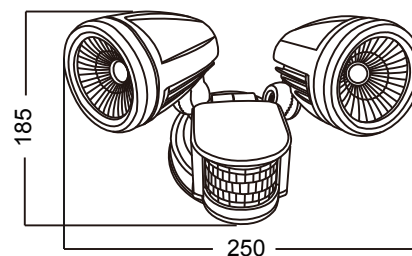

LG-LIBRA-TWIN-15W / LG-LIBRA-TWIN-15W-S

IP54 Rated Wall Mounted Fitting -
Double COB 15W x2 or with PIR sensor for outdoor use.

1,200 x2
1,350 x2

LUMENS

COB 15W
x2

WATT (MAX)

3000K
4000K

COLOUR

IP54

IP RATING

220-240V

AC

60°

BEAM ANGLE

3
YEARS

WARRANTY

NON
DIMMABLE

DIMMING

Model	IP Rating	Power (W)	Lumen Output (lm)	CCT	CRI	Beam Angle	Dimming	Dimensions	Glass	Voltage	Fitting Colour
LG-LIBRA-TWIN-15W LG-LIBRA-TWIN-15W-S	IP54	15W x2	1200x2 1350x2	3000K 4000K	≥80	60°	Optional Dimming	75x185x110mm 75x250mm (PIR)	Tempered Clear Glass	220-240V AC	Black