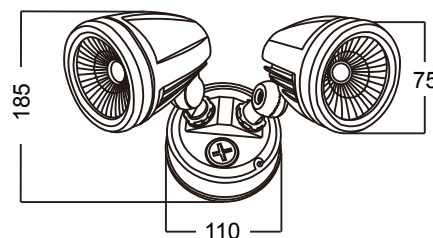

LG-LIBRA-TWIN-15W / LG-LIBRA-TWIN-15W-S

IP54 Rated Wall Mounted Fitting -
Double COB 15W x2 or with PIR sensor for outdoor use.

1,200 x2
1,350 x2

LUMENS

COB 15W
x2

WATT (MAX)

3000K
4000K

COLOUR

IP54

IP RATING

220-240V

AC

60°

BEAM ANGLE

3
YEARS

WARRANTY

NON
DIMMABLE

DIMMING

Model	IP Rating	Power (W)	Lumen Output (lm)	CCT	CRI	Beam Angle	Dimming	Dimensions	Glass	Voltage	Fitting Colour
LG-LIBRA-TWIN-15W LG-LIBRA-TWIN-15W-S	IP54	15W x2	1200x2 1350x2	3000K 4000K	≥80	60°	Optional Dimming	75x185x110mm 75x250mm (PIR)	Tempered Clear Glass	220-240V AC	Black