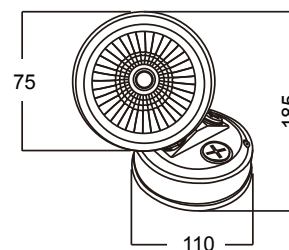

IP54

IP RATING

220-240V

AC

60°

BEAM ANGLE

**3
YEARS**

WARRANTY

**NON
DIMMABLE**

DIMMING

Model	IP Rating	Power (W)	Lumen Output (lm)	CCT	CRI	Beam Angle	Dimming	Dimensions	Glass	Voltage	Fitting Colour
LG-LIBRA-SINGLE-15W LG-LIBRA-SINGLE-15W-S	IP54	15W	1200 1350	3000K 4000K	≥80	60°	Optional Dimming	75x185x110mm 75x185x110mm (PIR)	Tempered Clear Glass	220-240V AC	Black