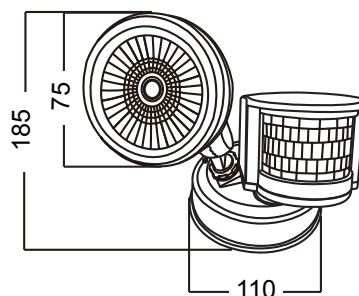

IP54

IP RATING

220-240V

AC

60°

BEAM ANGLE

**3
YEARS**

WARRANTY

**NON
DIMMABLE**

DIMMING

Model	IP Rating	Power (W)	Lumen Output (lm)	CCT	CRI	Beam Angle	Dimming	Dimensions	Glass	Voltage	Fitting Colour
LG-LIBRA-SINGLE-15W LG-LIBRA-SINGLE-15W-S	IP54	15W	1200 1350	3000K 4000K	≥80	60°	Optional Dimming	75x185x110mm 75x185x110mm (PIR)	Tempered Clear Glass	220-240V AC	Black