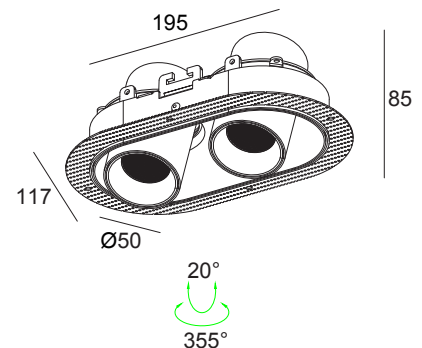

LG-ALDL1061

High quality LED Duo Downlight. IP rating of 20 with up to 1,180lm x2 and a beam angle of 24/36/55°.

Available in powder coated black and white.

**1,180
x2**

LUMENS

**13W
x2**

WATT

**2700K
3000K**

COLOUR

IP20

IP RATING

200-240V

AC

24/36/55°

BEAM ANGLE

**5
YEARS**

WARRANTY

OPTIONAL

DIMMING

Model	IP Rating	Power (W)	Lumen Output (lm)	CCT	CRI	Beam Angle	Dimming	Dimensions	Cut Out	Voltage	Fitting Colour
LG-ALDL1061	IP20	13W x2	1,180lm x2	2700K 3000K	≥80	24° 36° 55°	Optional	117x85 x195mm	Ø92-78mm x2	200-240V AC	Black White