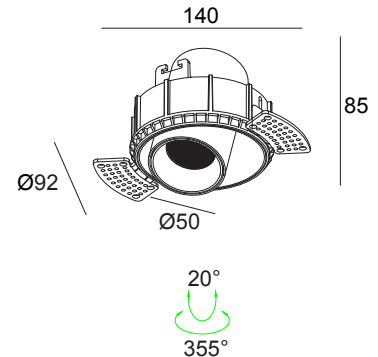

LG-ALDL1058

High quality LED Downlight. IP rating of 20 with up to 1,180lm and a beam angle of 24/36/55°. Available in powder coated black and white.

1,180

LUMENS

13W

WATT

**2700K
3000K**

COLOUR

IP20

IP RATING

200-240V

AC

24/36/55°

BEAM ANGLE

**5
YEARS**

WARRANTY

OPTIONAL

DIMMING

Model	IP Rating	Power (W)	Lumen Output (lm)	CCT	CRI	Beam Angle	Dimming	Dimensions	Cut Out	Voltage	Fitting Colour
LG-ALDL1058	IP20	13W	1,180lm	2700K 3000K	≥80	24° 36° 55°	Optional	92x85 x140mm	Ø95mm	200-240V AC	Black White