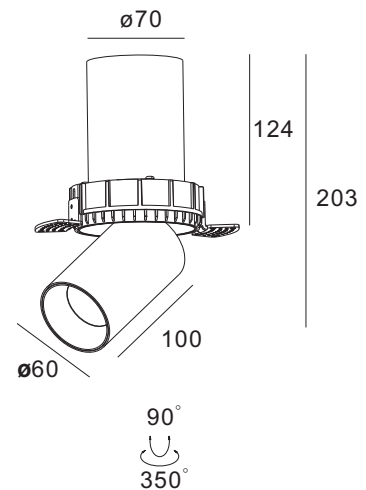

## LG-ALDL0453

High quality LED Duo Downlight. IP rating of 20 with up to 1,180lm and a beam angle of 40/60°. Available in powder coated black and white.

**1,170**

LUMENS

**13W**

WATT

**2700K  
3000K**

COLOUR

**IP20**

IP RATING

**200-240V**

AC

**40/60°**

BEAM ANGLE

**5  
YEARS**

WARRANTY

**OPTIONAL**

DIMMING

Model	IP Rating	Power (W)	Lumen Output (lm)	CCT	CRI	Beam Angle	Dimming	Dimensions	Cut Out	Voltage	Fitting Colour
LG-ALDL0453	IP20	13W	1,170lm	2700K 3000K	≥80	40° 60°	Optional	Ø60x100 mm	Ø110mm	200-240V AC	Black White