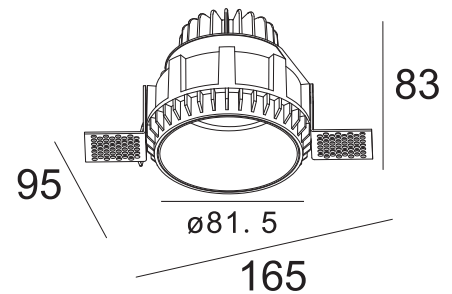

LG-ALDL0191

High quality LED Duo Downlight. IP54 with up to 810lm and a beam angle of 24/36/60°. Available in powder coated black and white.

810

LUMENS

10W

WATT

**2700K
3000K**

COLOUR

IP54

IP RATING

200-240V

AC

24/36/60°

BEAM ANGLE

**5
YEARS**

WARRANTY

OPTIONAL

DIMMING

Model	IP Rating	Power (W)	Lumen Output (lm)	CCT	CRI	Beam Angle	Dimming	Dimensions	Cut Out	Voltage	Fitting Colour
LG-ALDL0191	IP54	10W	810lm	2700K 3000K	≥80	24° 36° 60°	Optional	95x83x165 mm	Ø105mm	200-240V AC	Black White