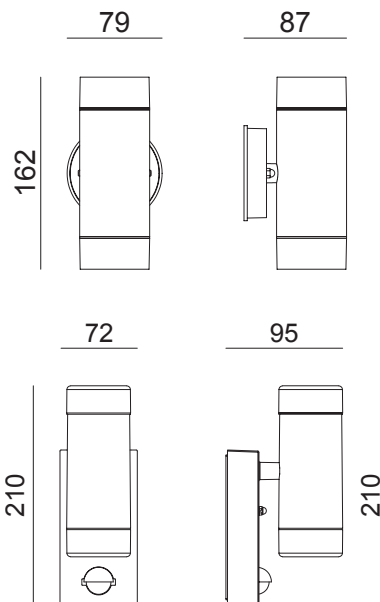

LG-ABP5002 / LG-ABP5002-PIR

IP44 Rated Up Wall Mounted Fitting -
Suitable for GU10 8.8W Max.

*Globe Not Included

**GLOBE
DEPENDENT**

LUMENS

**LED GU10
REQUIRED**

WATT (MAX)

**3000K
4000K**

COLOUR

IP44

IP RATING

220-240V

AC

35°

BEAM ANGLE

**3
YEARS**

WARRANTY

OPTIONAL

DIMMING

Model	IP Rating	Power (W)	Lumen Output (lm)	CCT	CRI	Beam Angle	Dimming	Dimensions	Glass	Voltage	Fitting Colour
LG-ABP5002 LG-ABP5002-PIR	IP44	MAX GU10 8.8W	Globe Dependent	3000K 4000K	≥80	35°	Optional Dimming	162x79x87mm 210x72x95mm (PIR)	Tempered Clear Glass	220-240V AC	Black White