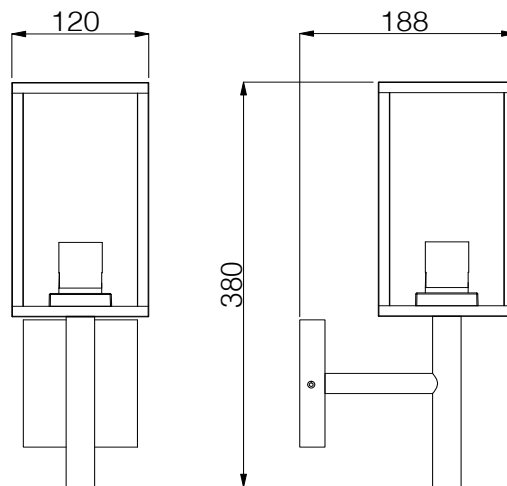

**NON
DIMMABLE**

DIMMING

Model	IP Rating	Power (W)	Lumen Output (lm)	CCT	CRI	Beam Angle	Dimming	Dimensions	Glass	Voltage	Fitting Colour
LG-AB5803	IP44	E27 40W	Globe Dependent	3000K 4000K	≥80	360°	Optional Dimming	120x380x188 mm	Tempered Clear Glass	220-240V AC	Black