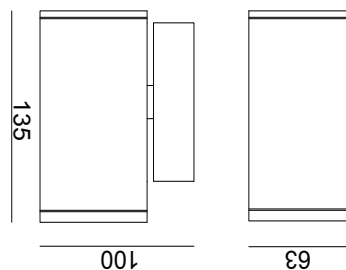

COLOUR

IP54

IP RATING

200-240V

AC

35°

BEAM ANGLE

**3
YEARS**

WARRANTY

**NON
DIMMABLE**

DIMMING

Model	IP Rating	Power (W)	Lumen Output (lm)	CCT	CRI	Beam Angle	Dimming	Dimensions	Glass	Voltage	Fitting Colour
LG-AB5527-S-BK	IP54	MAX GU10 8.8W	Globe Dependent	3000K 4000K	≥80	35°	Non Dimmable	100x63x135 mm	Tempered Clear Glass	200-240V AC	Black