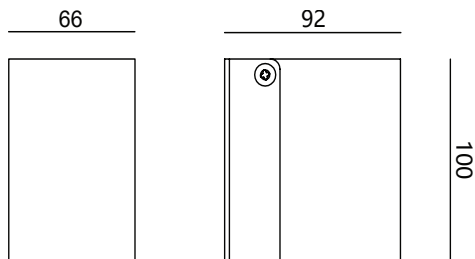

LG-AB2781

IP54 Rated Down Shining Wall Mounted Fitting -
Suitable for GU10 8.8W Max.

*Globe Not Included

**GLOBE
DEPENDENT**

LUMENS

**LED GU10
REQUIRED**

WATT (MAX)

**3000K
4000K**

COLOUR

IP54

IP RATING

220-240V

AC

35°

BEAM ANGLE

**3
YEARS**

WARRANTY

OPTIONAL

DIMMING

Model	IP Rating	Power (W)	Lumen Output (lm)	CCT	CRI	Beam Angle	Dimming	Dimensions	Glass	Voltage	Fitting Colour
LG-AB2781	IP54	MAX GU10 8.8W	Globe Dependent	3000K 4000K	≥80	35°	Optional	100x92x66 mm	Tempered Clear Glass	220-240V AC	Black