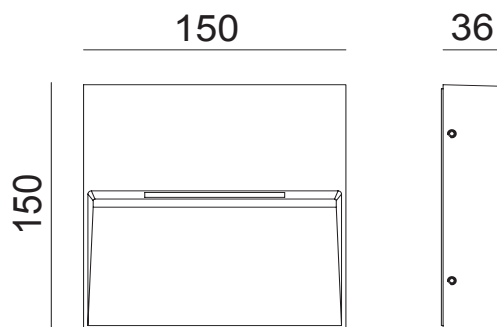

**NON
DIMMABLE**

DIMMING

Model	IP Rating	Power (W)	Lumen Output (lm)	CCT	CRI	Beam Angle	Dimming	Dimensions	Glass	Voltage	Fitting Colour
LG-AB2772	IP54	COB 3W	180lm	3000K	≥80	35°	Non Dimmable	150x150x36 mm	Tempered Clear Glass	220-240V AC	Black