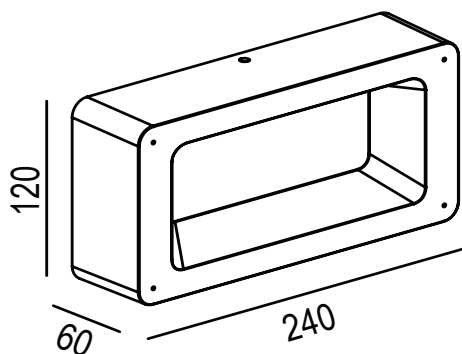

**NON  
DIMMABLE**

DIMMING

Model	IP Rating	Power (W)	Lumen Output (lm)	CCT	CRI	Beam Angle	Dimming	Dimensions	Glass	Voltage	Fitting Colour
LG-AB2731	IP54	COB 6W	380lm	3000K 4000K	≥80	35°	Non Dimmable	240x120x60 mm	Tempered Clear Glass	200-240V AC	Black