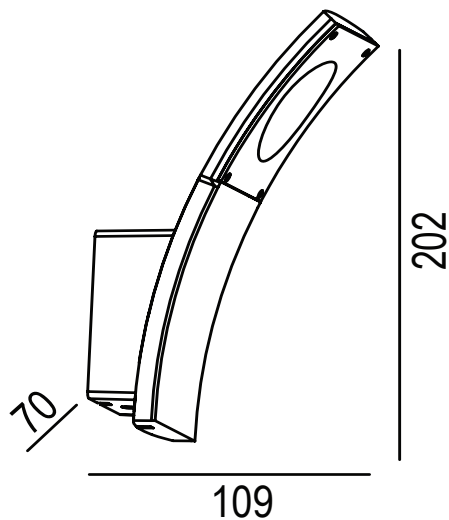

IP54

IP RATING

200-240V

AC

35°

BEAM ANGLE

**3
YEARS**

WARRANTY

**NON
DIMMABLE**

DIMMING

Model	IP Rating	Power (W)	Lumen Output (lm)	CCT	CRI	Beam Angle	Dimming	Dimensions	Glass	Voltage	Fitting Colour
LG-AB2721	IP54	COB 6W	380lm	3000K 4000K	≥80	35°	Non Dimmable	202x109x70 mm	Tempered Clear Glass	200-240V AC	Black