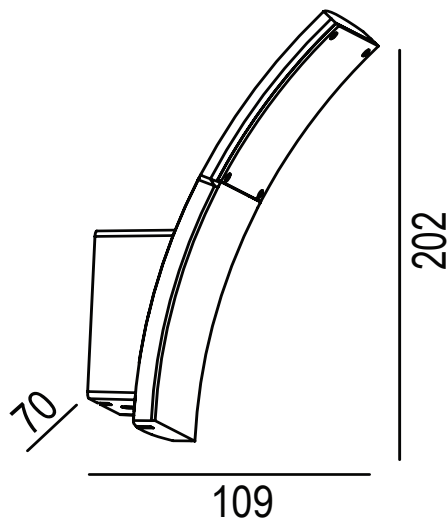

IP54

IP RATING

200-240V

AC

35°

BEAM ANGLE

**3
YEARS**

WARRANTY

**NON
DIMMABLE**

DIMMING

Model	IP Rating	Power (W)	Lumen Output (lm)	CCT	CRI	Beam Angle	Dimming	Dimensions	Glass	Voltage	Fitting Colour
LG-AB2711	IP54	COB 6W	380lm	3000K 4000K	≥80	35°	Non Dimmable	202x109x70 mm	Tempered Clear Glass	200-240V AC	Black