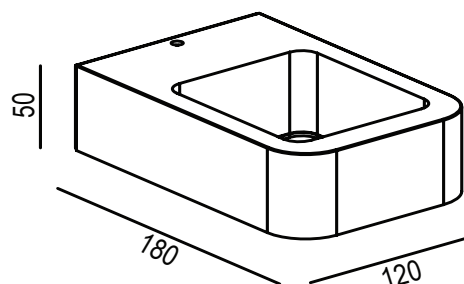

LG-AB2701

IP54 Rated Wall Mounted Fitting -
Suitable for COB 6W.

380

LUMENS

COB 6W

WATT (MAX)

**3000K
4000K**

COLOUR

**NON
DIMMABLE**

DIMMING

Model	IP Rating	Power (W)	Lumen Output (lm)	CCT	CRI	Beam Angle	Dimming	Dimensions	Glass	Voltage	Fitting Colour
LG-AB2701	IP54	COB 6W	380lm	3000K 4000K	≥80	35°	Non Dimmable	180x120x50 mm	Tempered Clear Glass	200-240V AC	Black