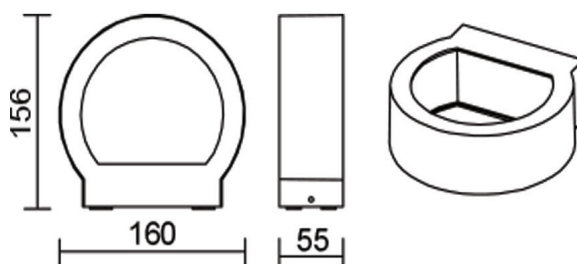

IP54

IP RATING

220-240V

AC

35°

BEAM ANGLE

**3
YEARS**

WARRANTY

**NON
DIMMABLE**

DIMMING

Model	IP Rating	Power (W)	Lumen Output (lm)	CCT	CRI	Beam Angle	Dimming	Dimensions	Glass	Voltage	Fitting Colour
LG-AB2602	IP54	COB 6W	238lm	3000K	≥80	35°	Non Dimmable	160x156x55 mm	Tempered Clear Glass	220-240V AC	Black