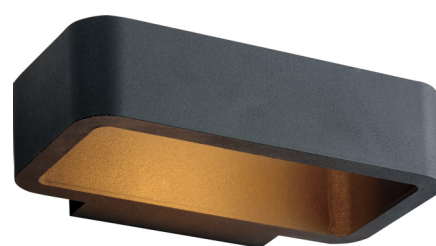

LG-AB2601

IP54 Rated Wall Mounted Fitting -
Suitable for COB 6W.

480

LUMENS

COB 6W

WATT (MAX)

3000K

COLOUR