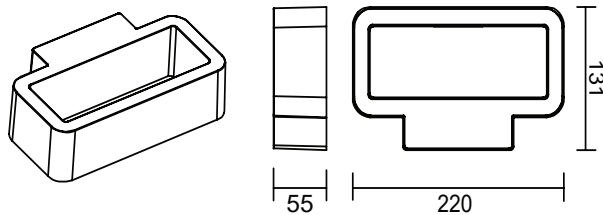

IP54

IP RATING

220-240V

AC

35°

BEAM ANGLE

**3
YEARS**

WARRANTY

**NON
DIMMABLE**

DIMMING

Model	IP Rating	Power (W)	Lumen Output (lm)	CCT	CRI	Beam Angle	Dimming	Dimensions	Glass	Voltage	Fitting Colour
LG-AB2601	IP54	COB 6W	480lm	3000K	≥80	35°	Non Dimmable	220x131x55 mm	Tempered Clear Glass	220-240V AC	Black