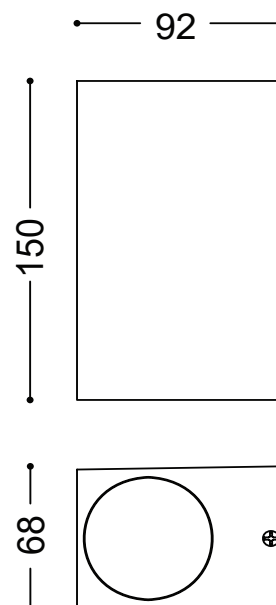

LG-AB2204

IP44 Rated Up Down Shining Wall Mounted Fitting -
Suitable for GU10 8.8W Max.

*Globe Not Included

GLOBE DEPENDENT LUMENS	LED GU10 REQUIRED WATT (MAX)	3000K 4000K COLOUR	IP44 IP RATING
220-240V AC	35° BEAM ANGLE	3 YEARS WARRANTY	OPTIONAL DIMMING

Model	IP Rating	Power (W)	Lumen Output (lm)	CCT	CRI	Beam Angle	Dimming	Dimensions	Glass	Voltage	Fitting Colour
LG-AB2204	IP44	MAX GU10 8.8W	Globe Dependent	3000K 4000K	≥80	35°	Optional	68x150x92 mm	Tempered Clear Glass	220-240V AC	Black