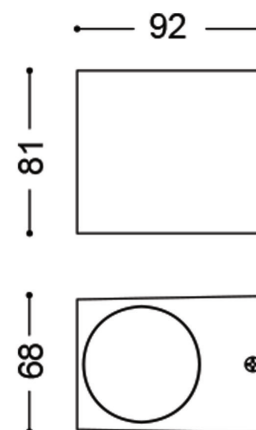

LG-AB2203

IP44 Rated Down Shining Wall Mounted Fitting -
Suitable for GU10 8.8W Max.

*Globe Not Included

**GLOBE
DEPENDENT**

LUMENS

**LED GU10
REQUIRED**

WATT (MAX)

**3000K
4000K**

COLOUR

IP44

IP RATING

220-240V

AC

35°

BEAM ANGLE

**3
YEARS**

WARRANTY

OPTIONAL

DIMMING

Model	IP Rating	Power (W)	Lumen Output (lm)	CCT	CRI	Beam Angle	Dimming	Dimensions	Glass	Voltage	Fitting Colour
LG-AB2203	IP44	MAX GU10 8.8W	Globe Dependent	3000K 4000K	≥80	35°	Optional	68x81x92 mm	Tempered Clear Glass	220-240V AC	Black