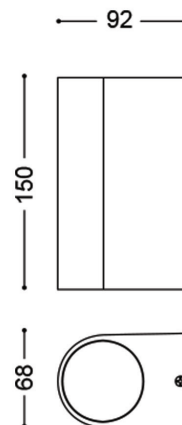

LG-AB2202

IP44 Rated Up Down Shining Wall Mounted Fitting -
Suitable for GU10 8.8W Max.

*Globe Not Included

**GLOBE
DEPENDENT**

LUMENS

**LED GU10
REQUIRED**

WATT (MAX)

**3000K
4000K**

COLOUR

IP44

IP RATING

220-240V

AC

35°

BEAM ANGLE

**3
YEARS**

WARRANTY

OPTIONAL

DIMMING

Model	IP Rating	Power (W)	Lumen Output (lm)	CCT	CRI	Beam Angle	Dimming	Dimensions	Glass	Voltage	Fitting Colour
LG-AB2202	IP44	MAX GU10 8.8W	Globe Dependent	3000K 4000K	≥80	35°	Optional	68x150x92 mm	Tempered Clear Glass	220-240V AC	Black