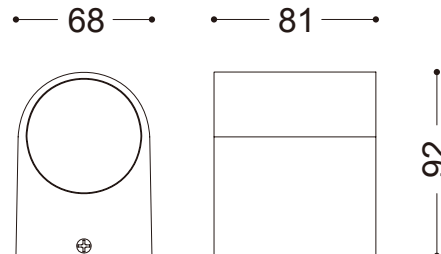

LG-AB2201

IP44 Rated Down Shining Wall Mounted Fitting -
Suitable for GU10 8.8W Max.

*Globe Not Included

**GLOBE
DEPENDENT**

LUMENS

**LED GU10
REQUIRED**

WATT (MAX)

**3000K
4000K**

COLOUR

IP44

IP RATING

220-240V

AC

35°

BEAM ANGLE

**3
YEARS**

WARRANTY

OPTIONAL

DIMMING

Model	IP Rating	Power (W)	Lumen Output (lm)	CCT	CRI	Beam Angle	Dimming	Dimensions	Glass	Voltage	Fitting Colour
LG-AB2201	IP44	MAX GU10 8.8W	Globe Dependent	3000K 4000K	≥80	35°	Optional	68x81x92 mm	Tempered Clear Glass	220-240V AC	Black