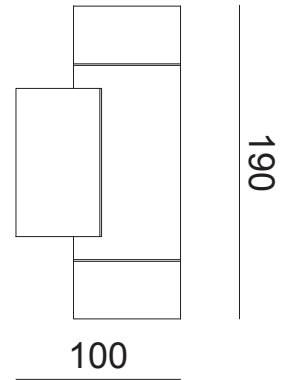

LG-A0707

IP54 Rated Up & Down Shining Wall Mounted Fitting -
Suitable for GU10 8.8W Max.

*Globe Not Included

**GLOBE
DEPENDENT**

LUMENS

**LED GU10
REQUIRED**

WATT (MAX)

**3000K
4000K**

COLOUR

IP54

IP RATING

220-240V

AC

35°

BEAM ANGLE

**3
YEARS**

WARRANTY

**NON
DIMMABLE**

DIMMING

Model	IP Rating	Power (W)	Lumen Output (lm)	CCT	CRI	Beam Angle	Dimming	Dimensions	Glass	Voltage	Fitting Colour
LG-A0707	IP54	MAX GU10 8.8W	Globe Dependent	3000K 4000K	≥80	35°	Non Dimmable	Ø65x190 mm	Tempered Clear Glass	220-240V AC	Black