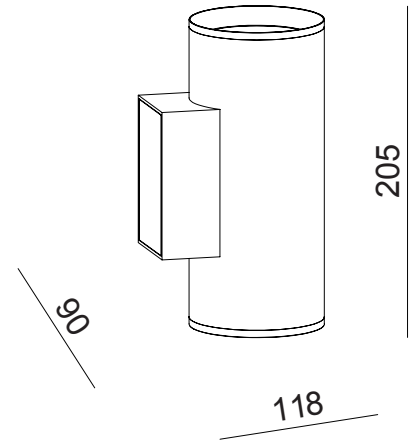

## LG-A0703

IP54 Rated Up & Down Shining Wall Mounted Fitting -  
Suitable for GU10 8.8W Max.

\*Globe Not Included

**GLOBE  
DEPENDENT**

LUMENS

**LED GU10  
REQUIRED**

WATT (MAX)

**3000K  
4000K**

COLOUR

**IP54**

IP RATING

**220-240V**

AC

**35°**

BEAM ANGLE

**3  
YEARS**

WARRANTY

**NON  
DIMMABLE**

DIMMING

Model	IP Rating	Power (W)	Lumen Output (lm)	CCT	CRI	Beam Angle	Dimming	Dimensions	Glass	Voltage	Fitting Colour
LG-A0703	IP54	Max GU10 8.8W	Globe Dependent	3000K 4000K	≥80	35°	Non Dimmable	Ø90x205 mm	Tempered Clear Glass	220-240V AC	Black