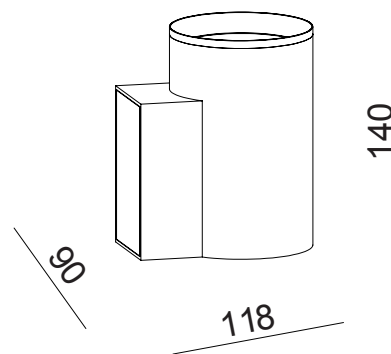

LG-A0702

IP54 Rated Down Shining Wall Mounted Fitting -
Suitable for GU10 8.8W Max.

*Globe Not Included

**GLOBE
DEPENDENT**

LUMENS

**LED GU10
REQUIRED**

WATT (MAX)

**3000K
4000K**

COLOUR

IP54

IP RATING

220-240V

AC

35°

BEAM ANGLE

**3
YEARS**

WARRANTY

**NON
DIMMABLE**

DIMMING

Model	IP Rating	Power (W)	Lumen Output (lm)	CCT	CRI	Beam Angle	Dimming	Dimensions	Glass	Voltage	Fitting Colour
LG-A0702	IP54	MAX.GU10 8.8W	Globe Dependent	3000K 4000K	≥80	35°	Non Dimmable	Ø90x140 mm	Tempered Clear Glass	220-240V AC	Black