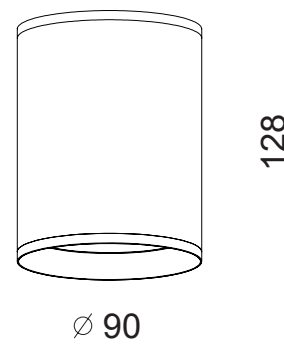

LG-A0701

IP54 Rated Down Shining Wall Mounted Fitting -
Suitable for GU10 8.8W Max.

*Globe Not Included

**GLOBE
DEPENDENT**

LUMENS

**LED GU10
REQUIRED**

WATT (MAX)

**3000K
4000K**

COLOUR

IP54

IP RATING

220-240V

AC

35°

BEAM ANGLE

**3
YEARS**

WARRANTY

**NON
DIMMABLE**

DIMMING

Model	IP Rating	Power (W)	Lumen Output (lm)	CCT	CRI	Beam Angle	Dimming	Dimensions	Glass	Voltage	Fitting Colour
LG-A0701	IP54	MAX.GU10 8.8W	Globe Dependent	3000K 4000K	≥80	35°	Non Dimmable	Ø90x128 mm	Tempered Clear Glass	220-240V AC	Black