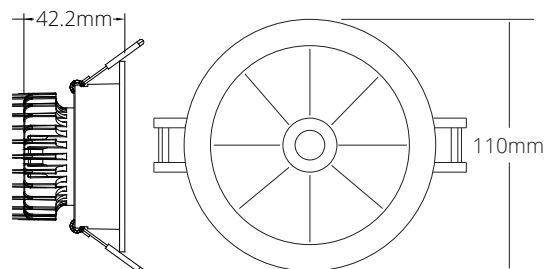

COLOUR

IP54

IP RATING

200-240V

AC

60°

BEAM ANGLE

**5
YEARS**

WARRANTY

DIMMABLE

DIMMING

Model	IP Rating	Power (W)	Lumen Output (lm)	CCT	CRI	Beam Angle	Dimming	Dimensions	Cut Out	Voltage	Fitting Colour
PL-DLC01-13W	IP54	13W	1,150lm	3000K 4000K	≥80	60°	DIMMABLE	Ø110x42.2 mm	Ø90 mm	200-240V AC	Black White