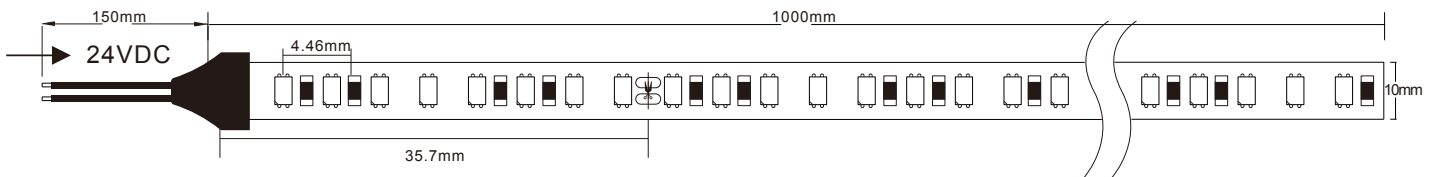

## VL-L5630-35W-24V

- Easy installing for many ways.
- Can be cutting into small units (with a "scissors" sign on the LED strip) or connecting at your will.
- Adjustable for all kinds of LED decorations
- Safety input 24VDC
- Certified by UL, TUV-CE, RoHS

<b>4,460</b> <b>4,653</b> <b>4,763</b> LUMENS	<b>35W</b> WATT	<b>3000K</b> COLOUR	<b>IP20</b> <b>IP54</b> IP RATING
<b>24V</b> DC	<b>120°</b> BEAM ANGLE	<b>5</b> <b>YEARS</b> WARRANTY	<b>SINGLE</b> ROW

Model	IP Rating	Power (W)	Lumen Output (lm)	CCT	CRI	Beam Angle	Dimming	Row Type	Cutttable (cm)	Dimensions	Voltage	Chips Per M
VL-L5630-35W-24V	IP20 IP54	35W/M	4,460lm/M 4,653lm/M 4,763lm/M	2700K 3000K 4000K	≥80	120°	Optional	Single	3.57	10mm	24V DC	224